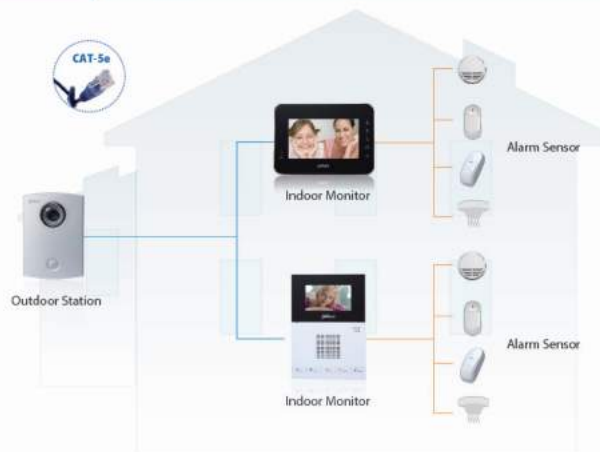

Video Intercom

Keeps Your House Safe

VTH(Indoor Monitor)

Call

- Video & audio call between outdoor station and indoor monitor
- Communicate with indoor monitors freely

Unlock

- Open the access door upon receiving a call or monitoring

Monitor

- Real-time monitor
- Record and snapshot

Emergency Call

- One button to make emergency call directly to management center

Message

- Receive public message from management center

Alarm

- Support multi-channel alarm input
- Upload alarm info to management center or mobile phone

2 Wire IP Intercom >>

FEATURES

- Support multiple indoor monitors
- Support network signal and power by 2 wires
- Group call function
- Unlock remotely
- Smart phone APP

Two wires make a full IP world possible

Analog Intercom >>

FEATURES

- Crystal clear video call
- Access control function
- High performance

 Internet
  Smartphone APP

 DMSS

 iPhone APP

 Android APP

VTO2000A / VTO2000A-2*