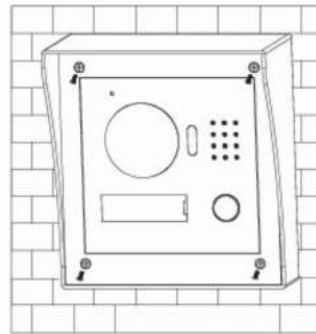

IP Villa Outdoor Station

- 1.3 MP CMOS camera, support wide angle
- Stainless steel panel, support vandal proof
- Support night vision, voice indication
- Support unlock remotely
- Support group call function
- Support visitor leaving audio and video message
- * Support network signal and power by 2 wires (VTO2000A-2)
- Flush mounted & Surface mounted
- IP54, IK07